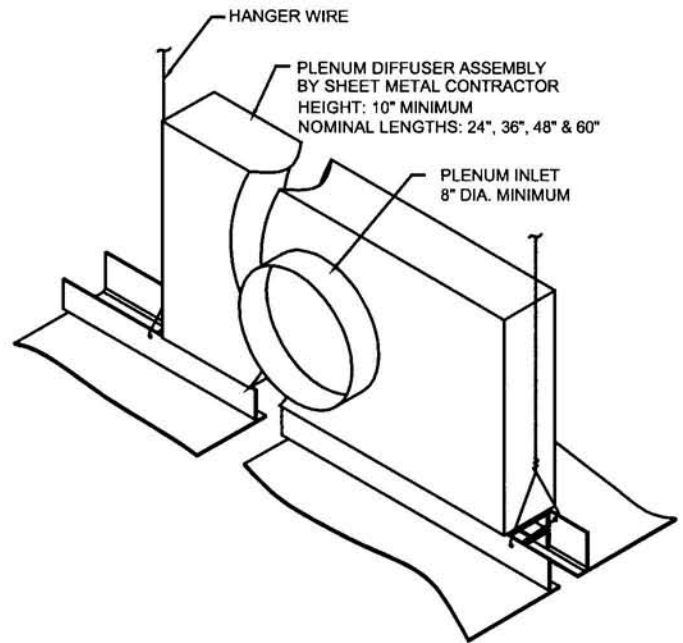

# AIRTITE RADIANT PANEL c/w CENTER SLOTTED AIR DIFFUSER

TYPICAL INSTALLATION

- NOTES:  
1) ALL DIMENSIONS IN INCHES  
2) STANDARD FINISH IS WHITE

INTEGRAL PATTERN CONTROLLERS ARE ON 48" OR 24" CENTERS, WHICH ALLOW THE AIR STREAM TO BE VECTORED LEFT AND RIGHT FOR HORIZONTAL AND VERTICAL AIR FLOW.

- ⊙ NOMINAL SIZES WITH CENTERED DIFFUSER  
12" 20" 22" 24"