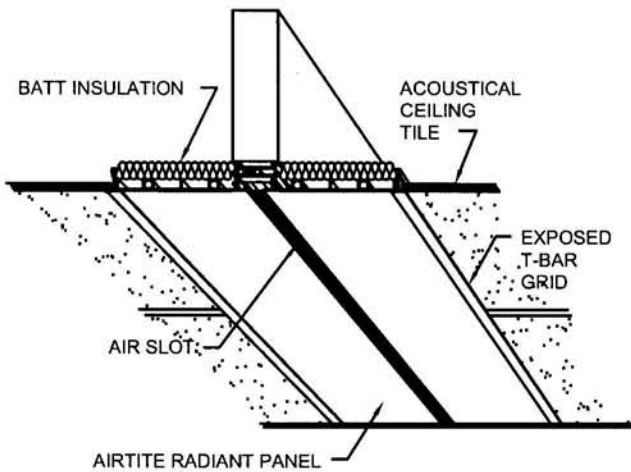

# AIRTITE RADIANT PANEL c/w CENTER SLOTTED AIR DIFFUSER

TYPICAL INSTALLATION

- NOTES:  
1) ALL DIMENSIONS IN INCHES  
2) STANDARD FINISH IS WHITE

INTEGRAL PATTERN CONTROLLERS ARE ON 48" OR 24" CENTERS, WHICH ALLOW THE AIR STREAM TO BE VECTORED LEFT AND RIGHT FOR HORIZONTAL AND VERTICAL AIR FLOW.