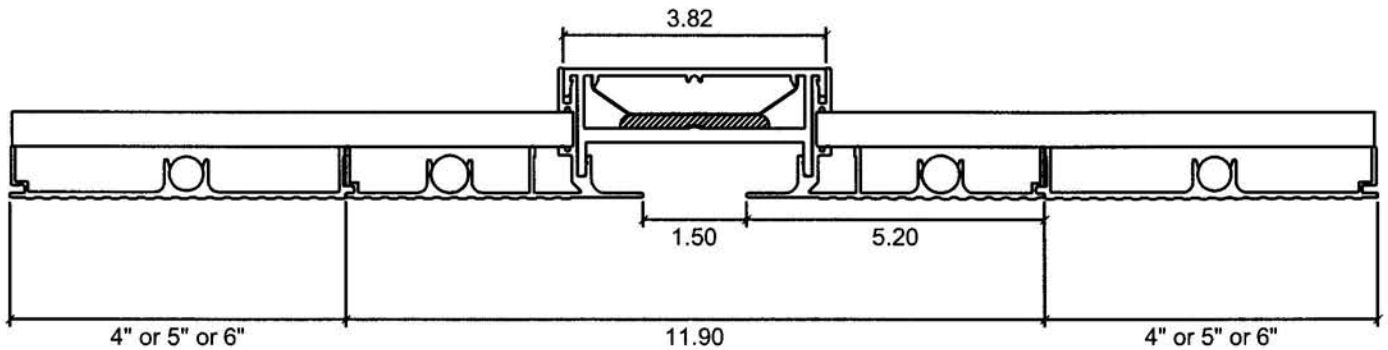

# AIRTITE RADIANT PANEL c/w CENTER SLOTTED AIR DIFFUSER

TYPICAL INSTALLATION

- NOTES:  
1) ALL DIMENSIONS IN INCHES  
2) STANDARD FINISH IS WHITE

INTEGRAL PATTERN CONTROLLERS ARE ON 48" OR 24" CENTERS, WHICH ALLOW THE AIR STREAM TO BE VECTORED LEFT AND RIGHT FOR HORIZONTAL AND VERTICAL AIR FLOW.

- ⊙ NOMINAL SIZES WITH CENTERED DIFFUSER  
12" 20" 22" 24"